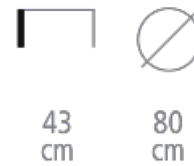

City Coffee Table

Ref. 1370

**CITY COFFEE TABLE FOR HOTELS,
RESTAURANTS & BARS**

Round coffee table

- Diameter 80 cm
- Height 43 cm
- Laminated or wood veneer tabletop
- Lacquered or rough steel leg finish