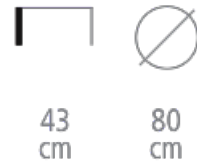

# City Coffee Table

Ref. 1370

**CITY COFFEE TABLE FOR HOTELS,  
RESTAURANTS & BARS**

**Round coffee table**

- Diameter 80 cm
- Height 43 cm
- Laminated or wood veneer tabletop
- Lacquered or rough steel leg finish