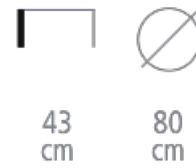

City Coffee Table

Ref. 1370

**CITY COFFEE TABLE FOR HOTELS,
RESTAURANTS & BARS**

Round coffee table

- Diameter 80 cm
- Height 43 cm
- Laminated or wood veneer tabletop
- Lacquered or rough steel leg finish