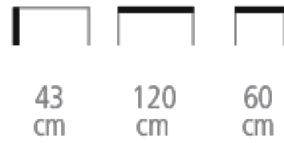

Charme Table

Ref. 1360

**CHARME TABLE FOR HOTELS,
RESTAURANTS & BARS**

Coffee table

- Dimension 43 x 120 x 60 cm
- Stained or laminated wood veneer tabletop
- Solid beech wood legs