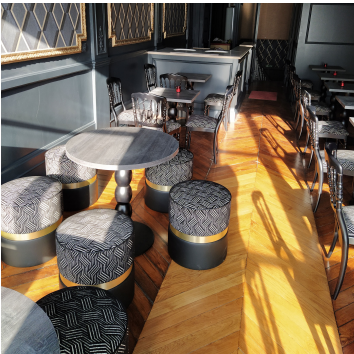

## RING POUFFE FOR HOTEL, RESTAURANT

45  
cm

41  
cm

- Welting
- Choice of fabric
- Gold or silver steel strapping, to be specified
- Colored laminate strapping possible with a minimum quantity