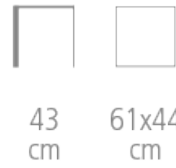

Orfeo

Ref. 2054

ORFEO FOOTREST

- Structure in solid beech
- Webbing upholstery - HR fire resistant foam
- Choice of wood and upholstery colors