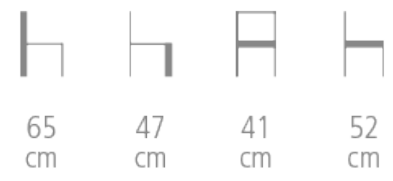

# Milano Chair with low back

Ref. 6163

**MILANO CHAIR WITH LOW BACK - DESIGN  
DIDIER KNOLL**

Chair with low back

- Solid beech wood frame