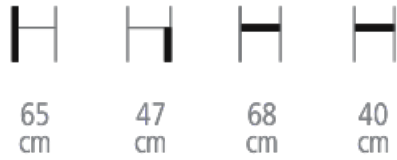

Milano Bench

Ref. 6164

MILANO BENCH - DESIGN DIDIER KNOLL