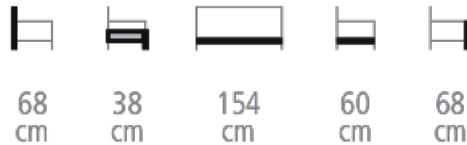

Calcutta Lounge Chair

Ref. 7801

**CALCUTTA LOUNGE CHAIR FOR HOTELS,
RESTAURANTS & BARS**

Chaise lounge

- Solid beech wood base and frame
- Armrest on the left side [from the front]
- High density foam seat padding with removable cover
- Overstitching
- Decorative cushions included
- Choice of wood stain, varnish and fabric colors