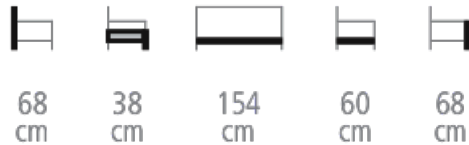

## Chaise lounge

- Solid beech wood base and frame
- Armrest on the left side [from the front]
- High density foam seat padding with removable cover
- Overstitching
- Decorative cushions included
- Choice of wood stain, varnish and fabric colors