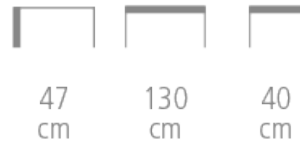

Humilis bench

Ref. 6157

HUMILIS BENCH FOR HOTEL

- Solid beech wood frame
- Upholstered on webbing with high density, fire retardant foam
- Choice of wood stain and fabric
- 4 gold or chrome-plated leg ends, to be specified