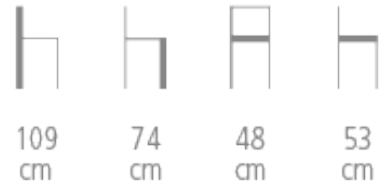

Zoe

Ref. 1131G

ZOE STOOL

- Beech frame
- Choice of stained wood colors and upholstery
- Upholstered seat and back ref. 1131C