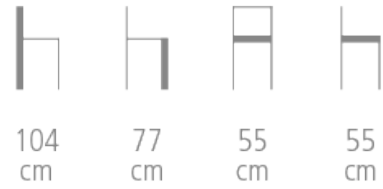

Vita

Ref. 2177B

VITA STOOL FOR HOTEL, RESTAURANT

- Structure in solid beech
- Webbing upholstery - HR fire resistant foam
- Choice of wood and upholstery colors