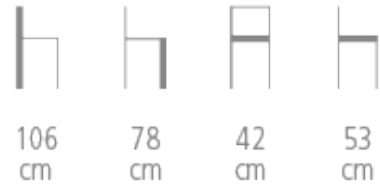

Soon

Ref. 1029/1030

SOON BAR STOOL

- Beech frame
- Upholstery on wafer and removable foam
- Ref. 1029 - upholstered interior backrest
- Ref. 1030 - all-beech veneer
- Choice of wood stain and fabric