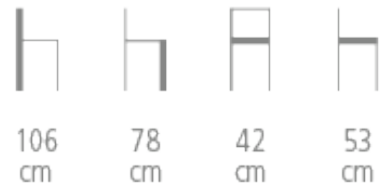

## SOON BAR STOOL

- Beech frame
- Upholstery on wafer and removable foam
- Ref. 1029 - upholstered interior backrest
- Ref. 1030 - exterior backrest beech veneer
- Choice of wood stain and fabric