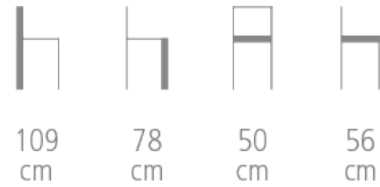

Scala

Ref. 1864H

SCALA STOOL FOR HOTEL, RESTAURANT