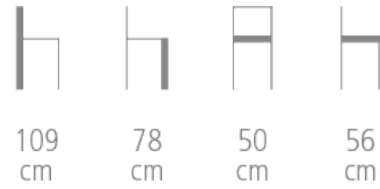

Scala

Ref. 1864H

SCALA STOOL FOR HOTEL, RESTAURANT