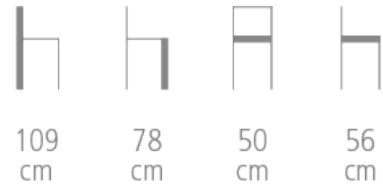

Scala

Ref. 1864H

SCALA STOOL FOR HOTEL, RESTAURANT