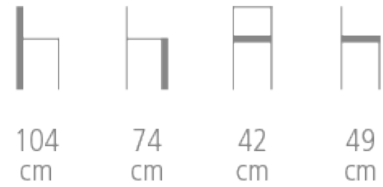

# Portland

Ref. 1065

**PORTLAND STOOL BAR FOR HOTEL,  
RESTAURANT**

- Ash frame
- Cane backrest
- Upholstered on webbing with foam - fixed
- Optional: 4 gold or chrome-plated leg ends, to be specified - with additional fees
- Choice of wood stain and fabric