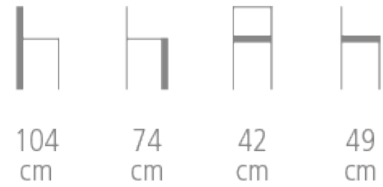

Portland

Ref. 1065

**PORTLAND STOOL BAR FOR HOTEL,
RESTAURANT**

- Ash frame
- Cane backrest
- Upholstered on webbing with foam - fixed
- Optional: 4 gold or chrome-plated leg ends, to be specified - with additional fees
- Choice of wood stain and fabric