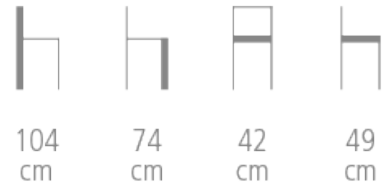

Portland

Ref. 1062

**PORTLAND STOOL FOR HOTEL,
RESTAURANT**

- Solid ash frame
- Upholstered on webbing with foam - fixed
- 4 gold or chrome-plated leg ends, to be specified
- Choice of wood stain and fabric