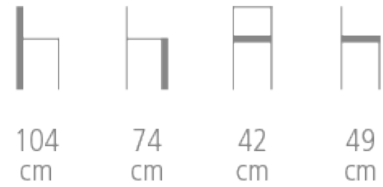

Portland

Ref. 1062

**PORTLAND STOOL FOR HOTEL,
RESTAURANT**

- Solid ash frame
- Upholstered on webbing with foam - fixed
- 4 gold or chrome-plated leg ends, to be specified
- Choice of wood stain and fabric