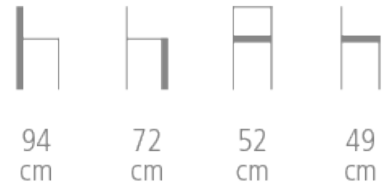

Passion

Ref. 1039

PASSION STOOL BAR

- Solid beech frame
- Curved plywood shell
- High density fire retardant foam padding
- Welting
- Choice of wood stain and fabric
- Brass finish or stainless finish steel footrest