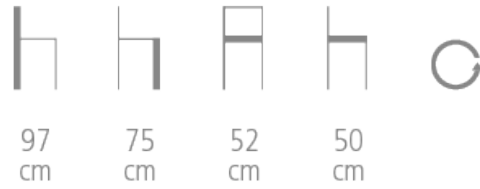

Passion

Ref. 1038

PASSION SWIVELLING STOOL BAR

- Solid beech frame
- Swivelling seat on platinum
- Curved plywood shell
- High density fire retardant foam padding
- Welting
- Choice of wood stain and fabric
- Brass finish or stainless steel finish footrest