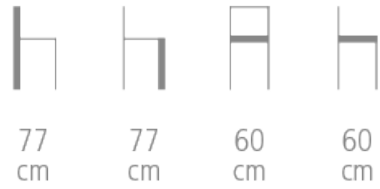

 COLLINET

Padua

Ref. 1086

PADUA BAR STOOL

- Structure in solid beech
- Webbing upholstery - HR fire resistant foam
- Choice of wood and upholstery colors
- 4 pieces minimum