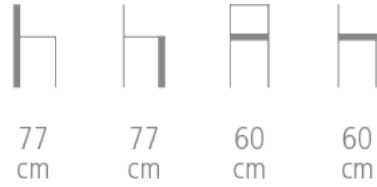

 COLLINET

Padua

Ref. 1086

PADUA BAR STOOL

- Structure in solid beech
- Webbing upholstery - HR fire resistant foam
- Choice of wood and upholstery colors
- 4 pieces minimum