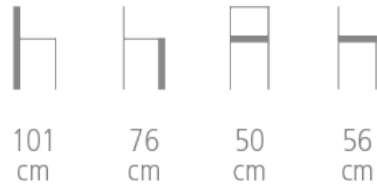

Manille Stool

Ref. 1842

**MANILLE BAR STOOL FOR HOTEL,
RESTAURANT**

- Solid ash frame
- Upholstered on webbing with foam
- Topstitched seam
- Stainless steel or gold-plated steel footrest sleeper