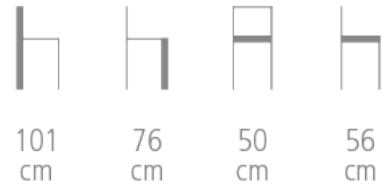

Manille Stool

Ref. 1842

**MANILLE BAR STOOL FOR HOTEL,
RESTAURANT**

- Solid ash frame
- Upholstered on webbing with foam
- Topstitched seam
- Stainless steel or gold-plated steel footrest sleeper