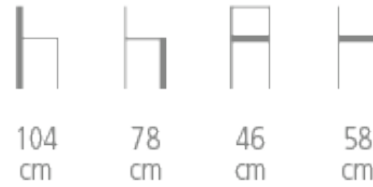

Mallorca

Ref. 1157G

MALLORCA BAR STOOL

- Structure in solid ash
- Webbing upholstery - HR fire resistant foam
- Choice of wood and upholstery colors
- Piping finish
- Black lacquered footrest
- Possibility of caned back: ref. 1157C