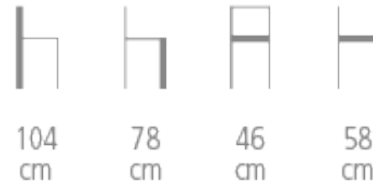

Mallorca

Ref. 1157G

MALLORCA BAR STOOL

- Structure in solid ash
- Webbing upholstery - HR fire resistant foam
- Choice of wood and upholstery colors
- Piping finish
- Black lacquered footrest
- Possibility of caned back: ref. 1157C