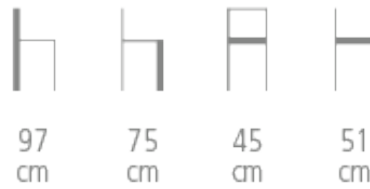

 COLLINET

Luz

Ref. 1192

LUZ STOOL

- Beech frame
- Choice of stained wood colors and upholstery
- Stitched finish