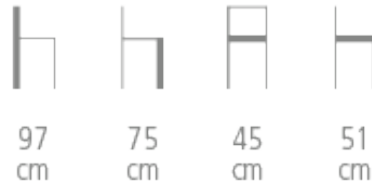

Luz

Ref. 1192

LUZ STOOL

- Beech frame
- Choice of stained wood colors and upholstery
- Stitched finish