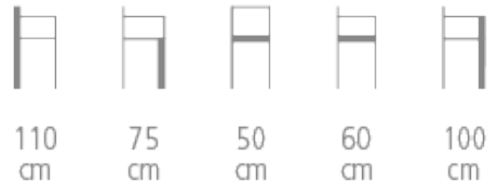

 COLLINET

Lou

Ref. 1182

LOU DESIGN BAR STOOL

- Ash frame
- Upholstery on straps and HR fire resistant foam
- Choice of stained wood colors and upholstery