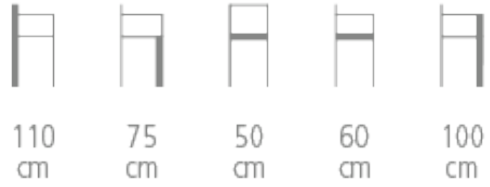

 COLLINET

Lou

Ref. 1182

LOU DESIGN BAR STOOL

- Ash frame
- Upholstery on straps and HR fire resistant foam
- Choice of stained wood colors and upholstery