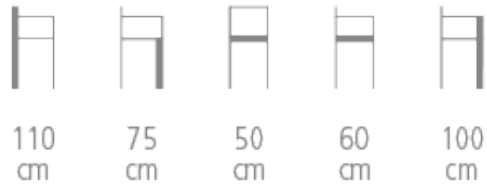

 COLLINET

Lou

Ref. 1182

LOU DESIGN BAR STOOL

- Ash frame
- Upholstery on straps and HR fire resistant foam
- Choice of stained wood colors and upholstery