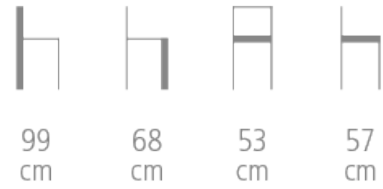

Kleber

Ref. 2012B

KLEBER STOOL - DESIGN GIRÓS & COUTELLIER

- Solid beech wood frame
- Upholstered on webbing with high density, fire retardant foam
- Welting
- Choice of wood stain and fabric
- 4 gold leg ends