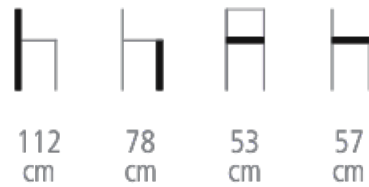

Kleber Bar stool

Ref. 2012H

KLEBER BAR STOOL - DESIGN GIRÓS &
COUTELLIER

Barstool

- Solid beech wood frame
- Upholstered on webbing with high density, fire retardant foam
- Welting
- Brass or stainless leg ends and steel footrest
- Choice of wood stain, varnish and fabric colors