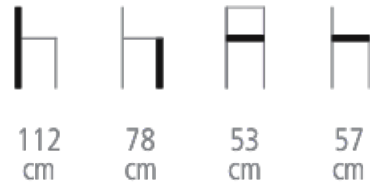

Kleber Bar stool

Ref. 2012H

KLEBER BAR STOOL - DESIGN GIRÓS & COUTELLIER

Barstool

- Solid beech wood frame
- Upholstered on webbing with high density, fire retardant foam
- Welting
- Brass or stainless leg ends and steel footrest
- Choice of wood stain, varnish and fabric colors