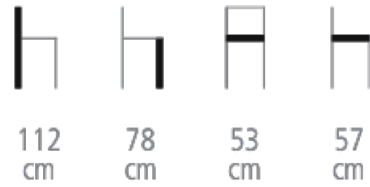

Kleber Bar stool

Ref. 2012H

KLEBER BAR STOOL - DESIGN GIRÓS &
COUTELLIER

Barstool

- Solid beech wood frame
- Upholstered on webbing with high density, fire retardant foam
- Welting
- Brass or stainless leg ends and steel footrest
- Choice of wood stain, varnish and fabric colors