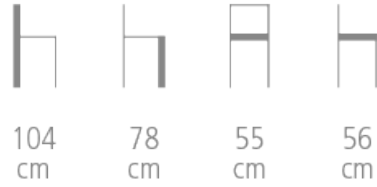

Hypsos Bar stool

Ref. 2128M

HYPsos BAR STOOL

- Metal structure
- Upholstery on webbing and high resilient flame retardant foam
- Stitched finish
- Choice of metal and upholstery colours
- Possibility of wooden legs 2128B