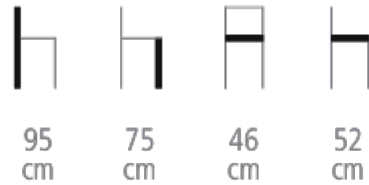

Hotte Bar stool

Ref. 1949

**HOTTE BAR STOOL FOR HOTELS,
RESTAURANTS & BARS**

Barstool

- Solid beech wood frame
- Fully upholstered welting
- Fixed upholstered seat
- Chrome-plated or black laquer foot ring
- Choice of wood stain, varnish and fabric colors