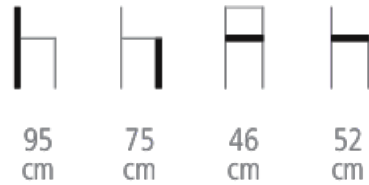

# Hotte Bar stool

Ref. 1949

**HOTTE BAR STOOL FOR HOTELS,  
RESTAURANTS & BARS**