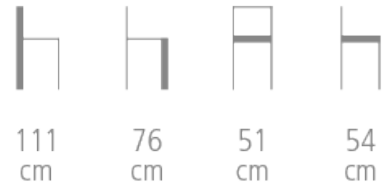

Cruz Bar stool

Ref. 1874T

CRUZ BAR STOOL - DESIGN PATRICK KOLB

- Solid oak structure
- Double hull
- Oak veneer exterior
- Seat on straps and fireproof foam
- Choice of stained wood colours and upholstery
- Possibility of fabric back : ref. 1873T
- Snack height 66 cm [ref. 1874S]