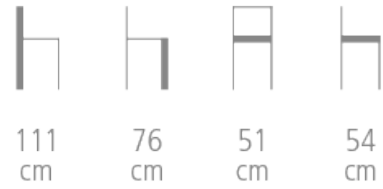

# Cruz Bar stool

Ref. 1874T

## CRUZ BAR STOOL - DESIGN PATRICK KOLB

- Solid oak structure
- Double hull
- Oak veneer exterior
- Seat on straps and fireproof foam
- Choice of stained wood colours and upholstery
- Possibility of fabric back : ref. 1873T
- Snack height 66 cm [ref. 1874S]