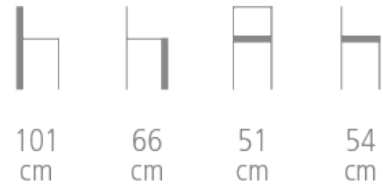

Cruz Bar stool

Ref. 1873S

CRUZ BAR STOOL - DESIGN PATRICK KOLB

- Solid oak structure
- Double hull
- Upholstered exterior
- Seat on straps and fireproof foam
- Choice of stained wood colours and coverings
- Possibility of oak veneer back : ref. 1874S