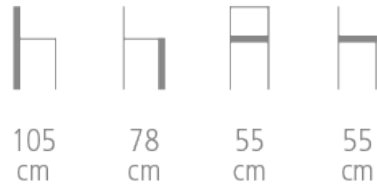

Cosmos

Ref. 2136M

COSMOS STOOL FOR HOTEL, RESTAURANT