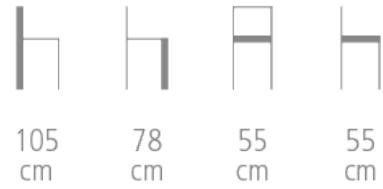

Cosmos

Ref. 2136M

COSMOS STOOL FOR HOTEL, RESTAURANT

- Black metallic structure
- Upholstered on webbing with high density, fire retardant foam
- Choice of coating
- Possibility of wooden legs 2136B
- Stitched finish [optional piping finish]