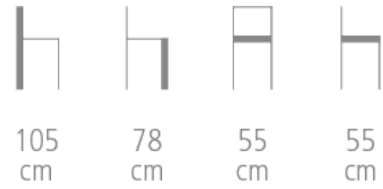

Cosmos

Ref. 2136M

COSMOS STOOL FOR HOTEL, RESTAURANT