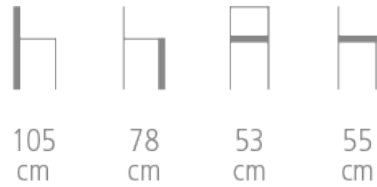

# Cosmos Bar stool

Ref. 2136B

**COSMOS BAR STOOL FOR HOTELS,  
RESTAURANTS & BARS**