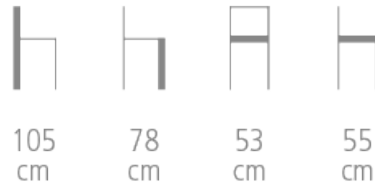

# Cosmos Bar stool

Ref. 2136B

**COSMOS BAR STOOL FOR HOTELS,  
RESTAURANTS & BARS**