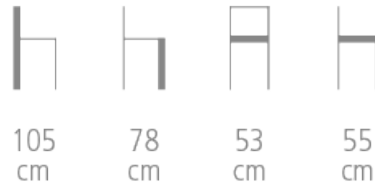

Cosmos Bar stool

Ref. 2136B

**COSMOS BAR STOOL FOR HOTELS,
RESTAURANTS & BARS**

Barstool

- Veneer beech wood frame
- Fully upholstered
- Upholstered seat on webbing
- Choice of wood stain, varnish and fabric colors
- Possibility of metal feet 2136M
- Stitched finish [optional piping finish]