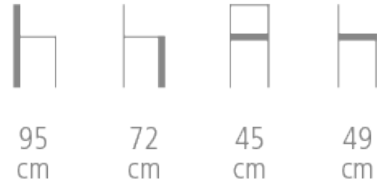

 COLLINET

Cabaret

Ref. 1053

CABARET STOOL

- Solid beech wood frame
- Upholstered on webbing with high density, fire retardant foam
- Choice of wood stain and fabric
- Opened backrest