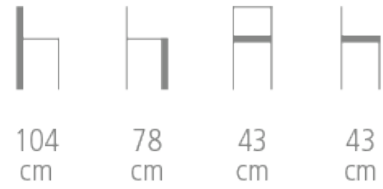

Adele

Ref. 1162

ADELE DESIGN BAR STOOL

- Solid ash frame
- Upholstery on straps and HR fire resistant foam
- Choice of stained wood colors and upholstery