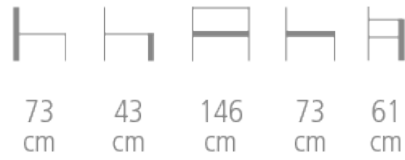

 COLLINET

Milano

Ref. 6168G-6168D

MILANO SOFA - DESIGN DIDIER KNOLL

- Solid beech wood frame
- Upholstered on webbing with high density, fire retardant foam
- Choice of wood stain and fabric
- 4 gold or chrome-plated leg ends, to be specified