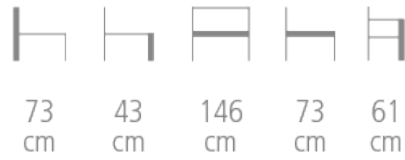

Milano

Ref. 6168G-6168D

MILANO SOFA - DESIGN DIDIER KNOLL

- Solid beech wood frame
- Upholstered on webbing with high density, fire retardant foam
- Choice of wood stain and fabric
- 4 gold or chrome-plated leg ends, to be specified