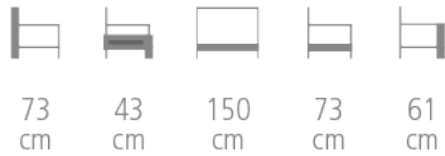

Milano Lounge Chair

Ref. 6169

**MILANO LOUNGE CHAIR - DESIGN DIDIER
KNOLL**

Small chaise lounge

· Armrest on the right side or left side, to be specified