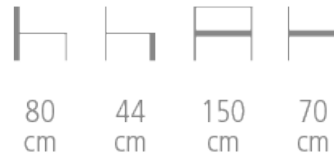

# Karitza

Ref. 7345

**KARITZA SOFA FOR HOTEL, RESTAURANT**

- Solid beech wood frame
- Upholstered with high density, fire retardant foam
- Topstitched finish
- Choice of wood stain and fabric