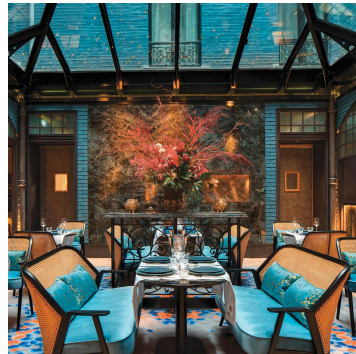

Kan

Ref. 7211

KAN SOFA - DESIGN FRED RIEFFEL

				
80 cm	41 cm	140 cm	74 cm	54 cm

- Solid beech wood frame
- Upholstered on webbing with high density, fire retardant foam
- Welting
- Choice of wood stain and fabric