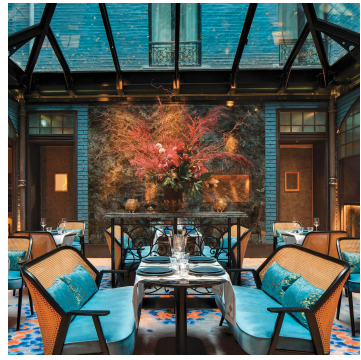

## KAN SOFA - DESIGN FRED RIEFFEL

				
80 cm	41 cm	140 cm	74 cm	54 cm

- Solid beech wood frame
- Upholstered on webbing with high density, fire retardant foam
- Welting
- Choice of wood stain and fabric