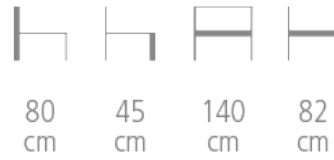

Calypso

Ref. 7246

CALYPSO SOFA - DESIGN JOSEPH CASPARI

- Solid beech structure
- Webbing upholstery - HR fire resistant foam
- Quilted-effect stitching
- Choice of stained wood and upholstery colors