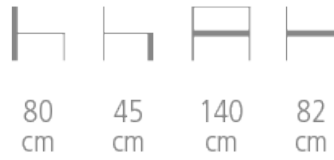

Calypso

Ref. 7246

CALYPSO SOFA - DESIGN JOSEPH CASPARI

- Solid beech structure
- Webbing upholstery - HR fire resistant foam
- Quilted-effect stitching
- Choice of stained wood and upholstery colors