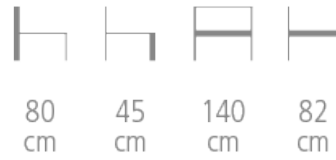

Calypso

Ref. 7246

CALYPSO SOFA - DESIGN JOSEPH CASPARI

- Solid beech structure
- Webbing upholstery - HR fire resistant foam
- Quilted-effect stitching
- Choice of stained wood and upholstery colors