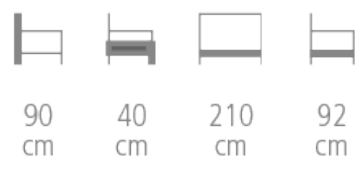

Boréal

Ref. 7808

BORÉAL SOFA - DESIGN INTER ART ETUDES

- Made-to-measure sofa
- Beech feet base
- Quilted finish
- Tighten filling upon request
- Choice of wood stain and fabric