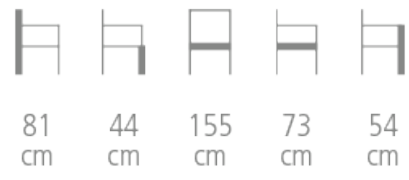

Betty

Ref. 7300

BETTY SOFA - DESIGN LAURENT MAUGOUST

- Solid beech structure
- Webbing upholstery - HR fire resistant foam
- Choice of wood and upholstery colors
- Optional decorative cushions

*Erratum catalog p.65