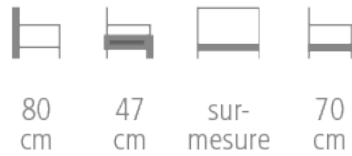

Albert 1er Sofa

Ref. 7860

**ALBERT 1ER BLUE SOFA FOR HOTEL,
RESTAURANT, BAR**

Sofa

- Solid Beech wood frame
- High density foam padding
- Tufted seat cushion
- Choice of wood stain and fabric
- Standard dimensions : L 160 x H 80 x D 70 cm
- Can be custom-made to your preferred dimensions