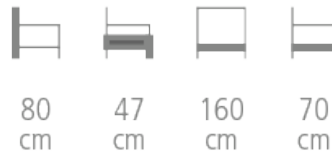

Albert 1er Sofa

Ref. 7860

**ALBERT 1ER BLUE SOFA FOR HOTEL,
RESTAURANT, BAR**

Sofa

- Solid Beech wood frame
- High density foam padding
- Tufted seat cushion
- Choice of wood stain and fabric
- Standard dimensions : L 160 x H 80 x D 70 cm
- Can be custom-made to your preferred dimensions