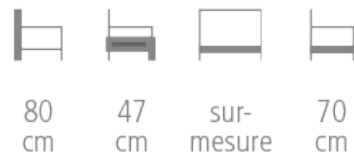

Albert 1er Sofa

Ref. 7860

**ALBERT 1ER BLUE SOFA FOR HOTEL,
RESTAURANT, BAR**

Sofa

- Solid Beech wood frame
- High density foam padding
- Tufted seat cushion
- Choice of wood stain and fabric
- Standard dimensions : L 160 x H 80 x D 70 cm
- Can be custom-made to your preferred dimensions