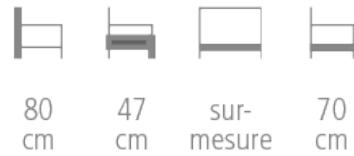

Albert 1er Sofa

Ref. 7860

**ALBERT 1ER BLUE SOFA FOR HOTEL,
RESTAURANT, BAR**

Sofa

- Solid Beech wood frame
- High density foam padding
- Tufted seat cushion
- Choice of wood stain and fabric
- Standard dimensions : L 160 x H 80 x D 70 cm
- Can be custom-made to your preferred dimensions