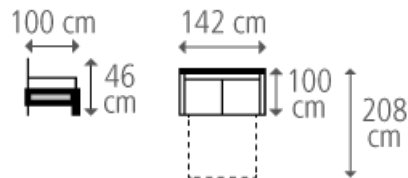

Sofa bed Easy

SOFA BED EASY

- Seat and back cushions attached to the main structure
- Bed base: very strong steel painted with a cured epoxy powder, the surface and the seat structure are built from an arc-welded bed base
- Mattress: 25kg density high resilience polyurethane foam, covered with a small stitched filling
- Storage space inside the sofa
- Upon request: fire-retardant foam
- Thickness of the mattress: 13cm
- Length of individual armrests BD : 15cm - BS/Real : 13cm - BF : 6cm - BI : 17,5cm - BC : 19cm

Available dimensions

- Armchair - Ref. E97C70 + armrest code
Dimensions (without armrests): L 97 x P 100 x H 90cm - Seat height: 46cm
Bedding 70x190cm
Full length while open: 208cm
- 2-person mini sofa bed - Ref. E142C120 + armrest code
Dimensions (without armrests): L 142 x P 100 x H 90cm - Seat height: 46cm
Bedding 120 x 190cm
Full length while open: 208cm
- 2 seater sofa - Ref. E162C140 + armrest code
Dimensions (without armrests): L 162 x P 100 x H 90cm - Seat

height: 46cm

Bedding 140 x 190cm

Full length while open: 208cm

· 3 seater sofa - Ref. E182C160 + armrest code

Dimensions (without armrests): L 182 x P 100 x H 90cm - Seat
height: 46cm

Bedding 160 x 190cm

Full length while open: 208cm

· 3 seater sofa - Ref. E186C2*70 + armrest code

Dimensions (without armrests): L 186 x P 100 x H 90cm - Seat
height: 46cm

Bedding with 2 mattresses of (70 x 70) x 190cm (two bases)

Full length while open: 208cm