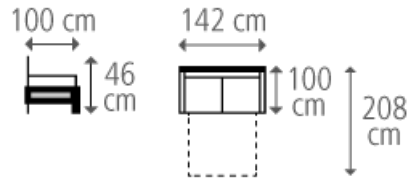

Sofa bed Easy

SOFA BED EASY

- Seat and back cushions attached to the main structure
- Bed base: very strong steel painted with a cured epoxy powder, the surface and the seat structure are built from an arc-welded bed base
- Mattress: 25kg density high resilience polyurethane foam, covered with a small stitched filling
- Storage space inside the sofa
- Upon request: fire-retardant foam
- Thickness of the mattress: 13cm
- Length of individual armrests BD : 15cm - BS/Real : 13cm - BF : 6cm - BI : 17,5cm - BC : 19cm

Available dimensions

- Armchair - Ref. E97C70 + armrest code
Dimensions (without armrests): L 97 x P 100 x H 90cm - Seat height: 46cm
Bedding 70x190cm
Full length while open: 208cm
- 2-person mini sofa bed - Ref. E142C120 + armrest code
Dimensions (without armrests): L 142 x P 100 x H 90cm - Seat height: 46cm
Bedding 120 x 190cm
Full length while open: 208cm
- 2 seater sofa - Ref. E162C140 + armrest code
Dimensions (without armrests): L 162 x P 100 x H 90cm - Seat

height: 46cm

Bedding 140 x 190cm

Full length while open: 208cm

· 3 seater sofa - Ref. E182C160 + armrest code

Dimensions (without armrests): L 182 x P 100 x H 90cm - Seat
height: 46cm

Bedding 160 x 190cm

Full length while open: 208cm

· 3 seater sofa - Ref. E186C2*70 + armrest code

Dimensions (without armrests): L 186 x P 100 x H 90cm - Seat
height: 46cm

Bedding with 2 mattresses of (70 x 70) x 190cm (two bases)

Full length while open: 208cm