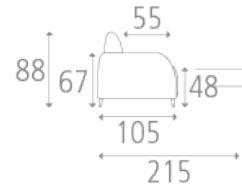

Sara Sofa bed

Ref. A110C70

SARA SOFA BED

- Sofa bed with electro-welded base and seat with straps
- 14 cm thick mattress - without storage box
- High resilience polyurethane foam padding
- Choice of removable cover
- Black painted steel feet - height of the feet 13 cm
- Armrest width: 10 cm

Available dimensions

- Convertible sofa bed 70 x 195 cm - Ref. A110C70
Overall dimensions: L 110 x D 105 x H 88 cm - Seat height: 48 cm
Convertible bedding 70 x 195 cm - Open 215 cm overall

- Sofa bed 2 sleeping places 120 x 195 cm - Ref. A160C120
Overall dimensions: L 160 x D 105 x H 88 cm - Seat height: 48 cm
Convertible bedding 120 x 195 cm - Open 215 cm overall

- Sofa bed 3 sleeping places 140 x 195 cm - Ref. A180C140
Overall dimensions: L 180 x D 105 x H 88 cm - Seat height: 48 cm
Convertible bed 140 x 195 cm - Open 215 cm overall

- Sofa bed for 3 sleeping places 160 x 195 cm - Ref. A200C160
Overall dimensions: L 200 x D 105 x H 88 cm - Seat height: 48 cm

cm

Convertible bedding 160 x 195 cm - Open 215 cm overall