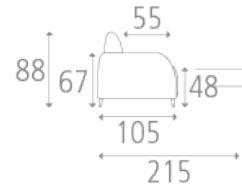

Sara Sofa bed

Ref. A110C70

SARA SOFA BED

- Sofa bed with electro-welded base and seat with straps
- 14 cm thick mattress - without storage box
- High resilience polyurethane foam padding
- Choice of removable cover
- Black painted steel feet - height of the feet 13 cm
- Armrest width: 10 cm

Available dimensions

- Convertible sofa bed 70 x 195 cm - Ref. A110C70
- Overall dimensions: L 110 x D 105 x H 88 cm - Seat height: 48 cm
- Convertible bedding 70 x 195 cm - Open 215 cm overall

- Sofa bed 2 sleeping places 120 x 195 cm - Ref. A160C120
- Overall dimensions: L 160 x D 105 x H 88 cm - Seat height: 48 cm
- Convertible bedding 120 x 195 cm - Open 215 cm overall

- Sofa bed 3 sleeping places 140 x 195 cm - Ref. A180C140
- Overall dimensions: L 180 x D 105 x H 88 cm - Seat height: 48 cm
- Convertible bed 140 x 195 cm - Open 215 cm overall

- Sofa bed for 3 sleeping places 160 x 195 cm - Ref. A200C160
- Overall dimensions: L 200 x D 105 x H 88 cm - Seat height: 48 cm

cm

Convertible bedding 160 x 195 cm - Open 215 cm overall