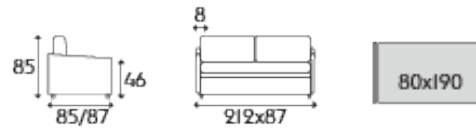

## RIMA III TRUNDLE SOFA BED

- Polyurethane foam padding
- Removable cover of your choice - Removable bed cover
- Polyurethane upper mattress 190 x 80 cm - thickness 14 cm
- Movable electro-welded mechanism to be moved forward 30 cm to facilitate the placement of bed linen
- Lower polyurethane mattress 185 x 70 cm - thickness 14 cm slatted base equipped with a quick lifting system
- Equipped with a safety device that prevents closure
- 5 decorative cushions included in flake fiber

### Available dimensions

- Double bed - Ref. DOUBLE-LIT

Overall dimensions: L 207 x D 88 x H 85 cm - Seat height: 46 cm  
Upper bed 190 x 80 cm - Lower bed 185 x 70 cm

- Bed + drawer - Ref. 1 TIROIR

Overall dimensions: L 207 x D 88 x H 85 cm - Seat height: 46 cm  
Upper bed 190 x 80 cm - Storage drawer in melamine veneered panels