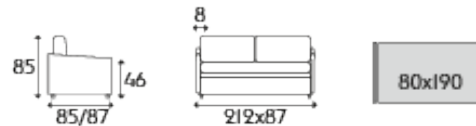

Rima III Trundle sofa bed

RIMA III TRUNDLE SOFA BED

- Polyurethane foam padding
- Removable cover of your choice - Removable bed cover
- Polyurethane upper mattress 190 x 80 cm - thickness 14 cm
- Movable electro-welded mechanism to be moved forward 30 cm to facilitate the placement of bed linen
- Lower polyurethane mattress 185 x 70 cm - thickness 14 cm slatted base equipped with a quick lifting system
- Equipped with a safety device that prevents closure
- 5 decorative cushions included in flake fiber

Available dimensions

- Double bed - Ref. DOUBLE-LIT

Overall dimensions: L 207 x D 88 x H 85 cm - Seat height: 46 cm
Upper bed 190 x 80 cm - Lower bed 185 x 70 cm

- Bed + drawer - Ref. 1 TIROIR

Overall dimensions: L 207 x D 88 x H 85 cm - Seat height: 46 cm
Upper bed 190 x 80 cm - Storage drawer in melamine veneered panels