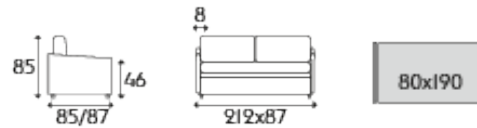

Rima III Trundle sofa bed

RIMA III TRUNDLE SOFA BED

- Polyurethane foam padding
- Removable cover of your choice - Removable bed cover
- Polyurethane upper mattress 190 x 80 cm - thickness 14 cm
- Movable electro-welded mechanism to be moved forward 30 cm to facilitate the placement of bed linen
- Lower polyurethane mattress 185 x 70 cm - thickness 14 cm slatted base equipped with a quick lifting system
- Equipped with a safety device that prevents closure
- 5 decorative cushions included in flake fiber

Available dimensions

- Double bed - Ref. DOUBLE-LIT

Overall dimensions: L 207 x D 88 x H 85 cm - Seat height: 46 cm
Upper bed 190 x 80 cm - Lower bed 185 x 70 cm

- Bed + drawer - Ref. 1 TIROIR

Overall dimensions: L 207 x D 88 x H 85 cm - Seat height: 46 cm
Upper bed 190 x 80 cm - Storage drawer in melamine veneered panels