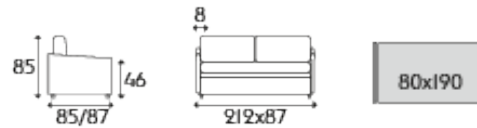

Rima III Trundle sofa bed

RIMA III TRUNDLE SOFA BED

- Polyurethane foam padding
- Removable cover of your choice - Removable bed cover
- Polyurethane upper mattress 190 x 80 cm - thickness 14 cm
- Movable electro-welded mechanism to be moved forward 30 cm to facilitate the placement of bed linen
- Lower polyurethane mattress 185 x 70 cm - thickness 14 cm
- slatted base equipped with a quick lifting system
- Equipped with a safety device that prevents closure
- 5 decorative cushions included in flake fiber

Available dimensions

- Double bed - Ref. DOUBLE-LIT

Overall dimensions: L 207 x D 88 x H 85 cm - Seat height: 46 cm
Upper bed 190 x 80 cm - Lower bed 185 x 70 cm

- Bed + drawer - Ref. 1 TIROIR

Overall dimensions: L 207 x D 88 x H 85 cm - Seat height: 46 cm
Upper bed 190 x 80 cm - Storage drawer in melamine veneered panels