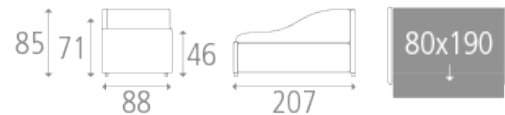

Rima II Trundle sofa bed

RIMA II TRUNDLE SOFA BED

- Polyurethane foam padding
- Removable cover of your choice - Removable bed cover
- Polyurethane upper mattress 190 x 80 cm - thickness 14 cm
- Movable electro-welded mechanism to be moved forward 30 cm to facilitate the placement of bed linen
- Lower polyurethane mattress 185 x 73 cm - thickness 14 cm
- slatted base equipped with a quick lifting system
- Equipped with a safety device that prevents closure
- 5 decorative cushions included in flake fiber

Available dimensions

- Double bed - Ref. DOUBLE-LIT

Overall dimensions: L 207 x D 88 x H 85 cm - Seat height: 46 cm
Upper bed 190 x 80 cm - Lower bed 185 x 73 cm

- Bed + double drawer - Ref. LIT-DOUBLE-TIROIR

Overall dimensions: L 207 x D 88 x H 85 cm - Seat height: 46 cm
Upper bed 190 x 80 cm - Double drawer in melamine veneered panels

- Storage bed - Ref. LIT-COFFRE

Overall dimensions: L 207 x D 88 x H 85 cm - Seat height: 46 cm
Upper bed 190 x 80 cm - Storage bed in melamine veneered panels