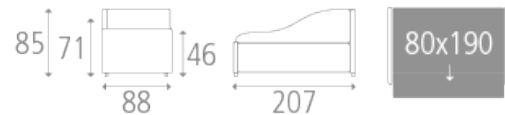

Rima II Trundle sofa bed

RIMA II TRUNDLE SOFA BED

- Polyurethane foam padding
- Removable cover of your choice - Removable bed cover
- Polyurethane upper mattress 190 x 80 cm - thickness 14 cm
- Movable electro-welded mechanism to be moved forward 30 cm to facilitate the placement of bed linen
- Lower polyurethane mattress 185 x 73 cm - thickness 14 cm
- slatted base equipped with a quick lifting system
- Equipped with a safety device that prevents closure
- 5 decorative cushions included in flake fiber

Available dimensions

- Double bed - Ref. DOUBLE-LIT

Overall dimensions: L 207 x D 88 x H 85 cm - Seat height: 46 cm
 Upper bed 190 x 80 cm - Lower bed 185 x 73 cm

- Bed + double drawer - Ref. LIT-DOUBLE-TIROIR

Overall dimensions: L 207 x D 88 x H 85 cm - Seat height: 46 cm
 Upper bed 190 x 80 cm - Double drawer in melamine veneered panels

- Storage bed - Ref. LIT-COFFRE

Overall dimensions: L 207 x D 88 x H 85 cm - Seat height: 46 cm
 Upper bed 190 x 80 cm - Storage bed in melamine veneered panels