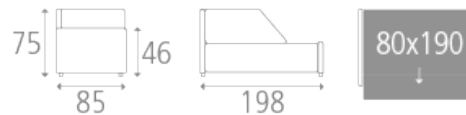

Rima I Trundle sofa bed

RIMA I TRUNDLE SOFA BED

- Polyurethane foam padding
- Removable cover of your choice - Removable bed cover
- Polyurethane upper mattress 190 x 80 cm - thickness 14 cm
- Movable electro-welded mechanism allowing it to be advanced by 30 cm to facilitate the placement of bed linen
- Lower polyurethane mattress 185 x 73 cm - thickness 14 cm
- slatted base equipped with a quick lifting system
- Equipped with a safety device that prevents closure
- Armrest width: 4cm

Available dimensions

- Double bed - Ref. DOUBLE-LIT

Overall dimensions: L 198 x D 85 x H 75 cm - Seat height: 46 cm
Upper bed 190 x 80 cm - Lower bed 185 x 73 cm

- Bed + double drawer - Ref. LIT-DOUBLE-TIROIR

Overall dimensions: L 198 x D 85 x H 75 cm - Seat height: 46 cm
Upper bed 190 x 80 cm - Double drawer in melamine veneered panels

- Storage bed - Ref. LIT-COFFRE

Overall dimensions: L 198 x D 85 x H 75 cm - Seat height: 46 cm
Upper bed 190 x 80 cm - Storage bed in melamine veneered panels