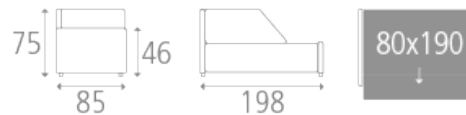

## RIMA I TRUNDLE SOFA BED

- Polyurethane foam padding
- Removable cover of your choice - Removable bed cover
- Polyurethane upper mattress 190 x 80 cm - thickness 14 cm
- Movable electro-welded mechanism allowing it to be advanced by 30 cm to facilitate the placement of bed linen
- Lower polyurethane mattress 185 x 73 cm - thickness 14 cm
- slatted base equipped with a quick lifting system
- Equipped with a safety device that prevents closure
- Armrest width: 4cm

### Available dimensions

- Double bed - Ref. DOUBLE-LIT

Overall dimensions: L 198 x D 85 x H 75 cm - Seat height: 46 cm  
Upper bed 190 x 80 cm - Lower bed 185 x 73 cm

- Bed + double drawer - Ref. LIT-DOUBLE-TIROIR

Overall dimensions: L 198 x D 85 x H 75 cm - Seat height: 46 cm  
Upper bed 190 x 80 cm - Double drawer in melamine veneered panels

- Storage bed - Ref. LIT-COFFRE

Overall dimensions: L 198 x D 85 x H 75 cm - Seat height: 46 cm  
Upper bed 190 x 80 cm - Storage bed in melamine veneered panels