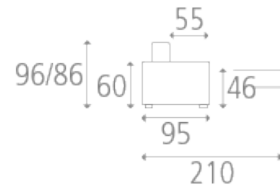

Lucia Sofa bed

LUCIA SOFA BED

- Sofa bed with electro-welded base and seat with straps
- Mattress thickness 18 cm - Storage box for pillows
- High resilience polyurethane foam padding
- Lumbar support included in staple fibers
- Choice of removable cover
- Walnut wood effect feet [stainless steel or black color on request] - height of the feet: 4 cm
- Also available in fixed version
- Optional lift-up mechanism
- Armrest width: 15 cm
- Backrest height: two possibilities: 96 cm or 86 cm to be specified

Available dimensions

- Convertible sofa bed 70 x 195 cm - Ref. L125C70
  Overall dimensions: L 125 x D 95 x H 96 cm - Seat height: 46 cm
  Convertible bedding 70 x 195 cm - Open 210 cm overall
- Convertible armchair 80 x 195 cm - Ref. L135C80
  Overall dimensions: L 135 x D 95 x H 96 cm - Seat height: 46 cm
  Convertible bedding 80 x 195 cm - Open 210 cm overall
- Sofa bed 2 sleeping places 120 x 195 cm - Ref. L175C120
  Overall dimensions: L 175 x D 95 x H 96 cm - Seat height: 46 cm
  Convertible bedding 120 x 195 cm - Open 210 cm overall
- Sofa bed 3 sleeping places 140 x 195 cm - Ref. L195C140