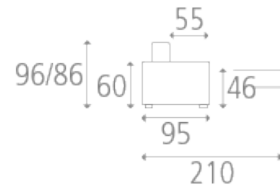

Lucia Sofa bed

LUCIA SOFA BED

- Sofa bed with electro-welded base and seat with straps
- Mattress thickness 18 cm - Storage box for pillows
- High resilience polyurethane foam padding
- Lumbar support included in staple fibers
- Choice of removable cover
- Walnut wood effect feet [stainless steel or black color on request] - height of the feet: 4 cm
- Also available in fixed version
- Optional lift-up mechanism
- Armrest width: 15 cm
- Backrest height: two possibilities: 96 cm or 86 cm to be specified

Available dimensions

- Convertible sofa bed 70 x 195 cm - Ref. L125C70
Overall dimensions: L 125 x D 95 x H 96 cm - Seat height: 46 cm
Convertible bedding 70 x 195 cm - Open 210 cm overall
- Convertible armchair 80 x 195 cm - Ref. L135C80
Overall dimensions: L 135 x D 95 x H 96 cm - Seat height: 46 cm
Convertible bedding 80 x 195 cm - Open 210 cm overall
- Sofa bed 2 sleeping places 120 x 195 cm - Ref. L175C120
Overall dimensions: L 175 x D 95 x H 96 cm - Seat height: 46 cm
Convertible bedding 120 x 195 cm - Open 210 cm overall
- Sofa bed 3 sleeping places 140 x 195 cm - Ref. L195C140

Overall dimensions: L 195 x D 95 x H 96 cm - Seat height: 46 cm
Convertible bed 140 x 195 cm - Open 210 cm overall

· Sofa bed for 3 sleeping places 160 x 195 cm - Ref. L215C160
Overall dimensions: L 215 x D 95 x H 96 cm - Seat height: 46 cm
Convertible bedding 160 x 195 cm - Open 210 cm overall

· 3-seater sofa bed with twin beds 2 x 70 x 195 cm - L220C2 *
70
Overall dimensions: L 220 x D 95 x H 96 cm - Seat height: 46 cm
Convertible bedding 70 * 2 x 195 cm - Open 210 cm overall

optional reading light