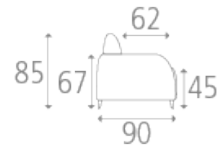

## KING SOFA FOR HOTELS AND RESTAURANTS

- 1 person convertible sofa with electro-welded base
- 12 cm thick mattress for 188 x 77 cm bedding
- The opening is done by a unique movement of rotation of the backrest
- High density polyurethane foam padding
- Removable cover of your choice
- Wood-colored ABS legs