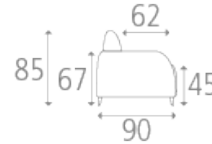

## KING SOFA FOR HOTELS AND RESTAURANTS

- 1 person convertible sofa with electro-welded base
- 12 cm thick mattress for 188 x 77 cm bedding
- The opening is done by a unique movement of rotation of the backrest
- High density polyurethane foam padding
- Removable cover of your choice
- Wood-colored ABS legs