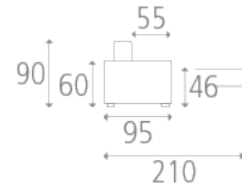

## GALLY SOFA BED

- Sofa bed with electro-welded base and seat with straps
- 14 cm thick mattress - Pillow storage box
- High resilience polyurethane foam padding
- Choice of removable cover
- Walnut wood effect feet [stainless steel or black color on request]
- Height of the feet: 6 cm
- Also available in fixed version
- Choice of armrest width: [unit dimensions]  
A = 20 cm - B = 15 cm - C = 10 cm - D = 16 cm - E = 7 cm  
[voir photo accoudoir]

### Available dimensions

- Convertible sofa bed 70 x 190 cm - Ref. G92C70 + code armrests  
Overall dimensions: L 92 \* x D 95 x H 90 cm - Seat height: 46 cm  
Convertible bedding 70 x 190 cm - Open 210 cm overall
- Sofa bed 2 sleeping places 120 x 190 cm - Ref. G142C120 + code armrests  
Overall dimensions: L 142 \* x D 95 x H 90 cm - Seat height: 46 cm  
Convertible bedding 120 x 190 cm - Open 210 cm overall
- Sofa bed 3 sleeping places 140 x 190 cm - Ref. G162C140 +

code armrests

Overall dimensions: L 162 \* x D 95 x H 90 cm - Seat height: 46 cm

Convertible bed 140 x 190 cm - Open 210 cm overall

· Sofa bed for 3 sleeping places 160 x 190 cm - Ref. G182C160 + code armrests

Overall dimensions: L 182[1] \* x D 95 x H 90 cm - Seat height: 46 cm

Convertible bedding 160 x 190 cm - Open 210 cm overall

\* excluding armrests

[1] Erratum catalogue p. 196