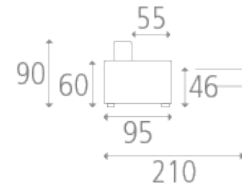

Gally Sofa bed

Ref. G92C70

GALLY SOFA BED

- Sofa bed with electro-welded base and seat with straps
- 14 cm thick mattress - Pillow storage box
- High resilience polyurethane foam padding
- Choice of removable cover
- Walnut wood effect feet [stainless steel or black color on request]
- Height of the feet: 6 cm
- Also available in fixed version
- Choice of armrest width: [unit dimensions]
A = 20 cm - B = 15 cm - C = 10 cm - D = 16 cm - E = 7 cm
[voir photo accoudoir]

Available dimensions

- Convertible sofa bed 70 x 190 cm - Ref. G92C70 + code armrests
Overall dimensions: L 92 * x D 95 x H 90 cm - Seat height: 46 cm
Convertible bedding 70 x 190 cm - Open 210 cm overall
- Sofa bed 2 sleeping places 120 x 190 cm - Ref. G142C120 + code armrests
Overall dimensions: L 142 * x D 95 x H 90 cm - Seat height: 46 cm
Convertible bedding 120 x 190 cm - Open 210 cm overall
- Sofa bed 3 sleeping places 140 x 190 cm - Ref. G162C140 +

code armrests

Overall dimensions: L 162 * x D 95 x H 90 cm - Seat height: 46 cm

Convertible bed 140 x 190 cm - Open 210 cm overall

· Sofa bed for 3 sleeping places 160 x 190 cm - Ref. G182C160 + code armrests

Overall dimensions: L 182[1] * x D 95 x H 90 cm - Seat height: 46 cm

Convertible bedding 160 x 190 cm - Open 210 cm overall

* excluding armrests

[1] Erratum catalogue p. 196