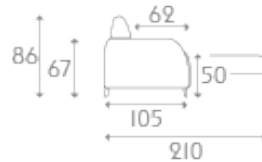

## DANTON SOFA FOR HOTEL, RESTAURANT

- Sofa bed with electro-welded base and seat with straps
- Mattress thickness 14 cm - without storage box
- Upholstery in high resilience polyurethane foam
- Covering with the choice of removable covers
- Feet in painted metal high. 13 cm - Armrests width 14 cm

Available sizes :

- Convertible armchair sleeping 70 x 195 cm - Ref. D125C70  
Overall dimensions: W 125 x D 102 x H 92 cm - Seat height: 50 cm  
Convertible bed 70 x 195 cm - Open 210 cm overall
- 2-seater sofa bed 120 x 195 cm - Ref. D175C120  
Overall dimensions: W 175 x D 102 x H 92 cm - Seat height: 50 cm  
Convertible bed 120 x 195 cm - Open 210 cm overall
- 3-seater sofa bed 140 x 195 cm - Ref. D195C140  
Overall dimensions: W 195 x D 102 x H 92 cm - Seat height: 50 cm  
Convertible bed 140 x 195 cm - Open 210 cm overall
- 3-seater sofa bed max. bedding 160 x 195 cm - Ref. D215C160  
Overall dimensions: W 215 x D 102 x H 92 cm - Seat height: 50 cm

Convertible bed 160 x 195 cm - Open 210 cm overall