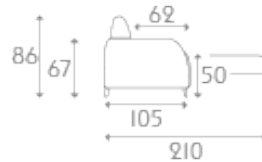

Danton

Ref. D195C140

DANTON SOFA FOR HOTEL, RESTAURANT

- Sofa bed with electro-welded base and seat with straps
- Mattress thickness 14 cm - without storage box
- Upholstery in high resilience polyurethane foam
- Covering with the choice of removable covers
- Feet in painted metal high. 13 cm - Armrests width 14 cm

Available sizes :

- Convertible armchair sleeping 70 x 195 cm - Ref. D125C70
Overall dimensions: W 125 x D 102 x H 92 cm - Seat height: 50 cm
Convertible bed 70 x 195 cm - Open 210 cm overall
- 2-seater sofa bed 120 x 195 cm - Ref. D175C120
Overall dimensions: W 175 x D 102 x H 92 cm - Seat height: 50 cm
Convertible bed 120 x 195 cm - Open 210 cm overall
- 3-seater sofa bed 140 x 195 cm - Ref. D195C140
Overall dimensions: W 195 x D 102 x H 92 cm - Seat height: 50 cm
Convertible bed 140 x 195 cm - Open 210 cm overall
- 3-seater sofa bed max. bedding 160 x 195 cm - Ref. D215C160
Overall dimensions: W 215 x D 102 x H 92 cm - Seat height: 50 cm

Convertible bed 160 x 195 cm - Open 210 cm overall