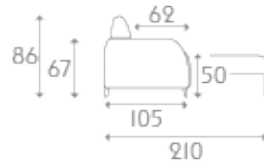

Danton

Ref. D195C140

DANTON SOFA FOR HOTEL, RESTAURANT

- Sofa bed with electro-welded base and seat with straps
- Mattress thickness 14 cm - without storage box
- Upholstery in high resilience polyurethane foam
- Covering with the choice of removable covers
- Feet in painted metal high. 13 cm - Armrests width 14 cm

Available sizes :

- Convertible armchair sleeping 70 x 195 cm - Ref. D125C70
Overall dimensions: W 125 x D 102 x H 92 cm - Seat height: 50 cm
Convertible bed 70 x 195 cm - Open 210 cm overall
- 2-seater sofa bed 120 x 195 cm - Ref. D175C120
Overall dimensions: W 175 x D 102 x H 92 cm - Seat height: 50 cm
Convertible bed 120 x 195 cm - Open 210 cm overall
- 3-seater sofa bed 140 x 195 cm - Ref. D195C140
Overall dimensions: W 195 x D 102 x H 92 cm - Seat height: 50 cm
Convertible bed 140 x 195 cm - Open 210 cm overall
- 3-seater sofa bed max. bedding 160 x 195 cm - Ref. D215C160
Overall dimensions: W 215 x D 102 x H 92 cm - Seat height: 50 cm

Convertible bed 160 x 195 cm - Open 210 cm overall