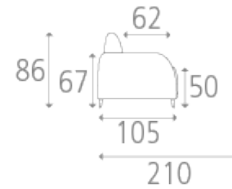

Byron

Ref. B202C140

BYRON SOFA

- Sofa bed with electro-welded base and seat with straps
- Mattress thickness 16 cm - without storage box
- Upholstery in high resilience polyurethane foam
- Covering of your choice with removable covers
- Armrests width 16 cm

Available sizes :

- Convertible armchair sleeping 70 x 195 cm - Ref. B132C70
Overall dimensions: W 132 x D 106 x H 86 cm - Seat height: 50 cm
Convertible bed 70 x 195 cm - Open 210 cm overall
- 2-seater sofa bed 120 x 195 cm - Ref. B182C120
Overall dimensions: W 182 x D 106 x H 86 cm - Seat height 50 cm
Convertible bed 120 x 195 cm - Open 210 cm overall
- 3-seater sofa bed 140 x 195 cm - Ref. B202C140
Overall dimensions: W 202 x D 106 x H 86 cm - Seat height: 50 cm
Convertible bed 140 x 195 cm - Open 210 cm overall
- 3-seater sofa bed max. bedding 160 x 195 cm - Ref. B222C160
Overall dimensions: W 222 x D 106 x H 86 cm - Seat height: 50 cm

Convertible bed 160 x 195 cm - Open 210 cm overall