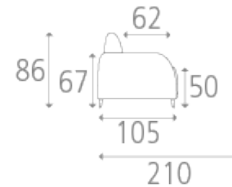

Byron

Ref. B202C140

BYRON SOFA

- Sofa bed with electro-welded base and seat with straps
- Mattress thickness 16 cm - without storage box
- Upholstery in high resilience polyurethane foam
- Covering of your choice with removable covers
- Armrests width 16 cm

Available sizes :

- Convertible armchair sleeping 70 x 195 cm - Ref. B132C70
Overall dimensions: W 132 x D 106 x H 86 cm - Seat height: 50 cm
Convertible bed 70 x 195 cm - Open 210 cm overall
- 2-seater sofa bed 120 x 195 cm - Ref. B182C120
Overall dimensions: W 182 x D 106 x H 86 cm - Seat height 50 cm
Convertible bed 120 x 195 cm - Open 210 cm overall
- 3-seater sofa bed 140 x 195 cm - Ref. B202C140
Overall dimensions: W 202 x D 106 x H 86 cm - Seat height: 50 cm
Convertible bed 140 x 195 cm - Open 210 cm overall
- 3-seater sofa bed max. bedding 160 x 195 cm - Ref. B222C160
Overall dimensions: W 222 x D 106 x H 86 cm - Seat height: 50 cm

Convertible bed 160 x 195 cm - Open 210 cm overall