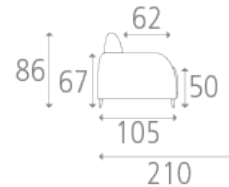

Byron

Ref. B202C140

BYRON SOFA

- Sofa bed with electro-welded base and seat with straps
- Mattress thickness 16 cm - without storage box
- Upholstery in high resilience polyurethane foam
- Covering of your choice with removable covers
- Armrests width 16 cm

Available sizes :

- Convertible armchair sleeping 70 x 195 cm - Ref. B132C70
Overall dimensions: W 132 x D 106 x H 86 cm - Seat height: 50 cm
Convertible bed 70 x 195 cm - Open 210 cm overall
- 2-seater sofa bed 120 x 195 cm - Ref. B182C120
Overall dimensions: W 182 x D 106 x H 86 cm - Seat height 50 cm
Convertible bed 120 x 195 cm - Open 210 cm overall
- 3-seater sofa bed 140 x 195 cm - Ref. B202C140
Overall dimensions: W 202 x D 106 x H 86 cm - Seat height: 50 cm
Convertible bed 140 x 195 cm - Open 210 cm overall
- 3-seater sofa bed max. bedding 160 x 195 cm - Ref. B222C160
Overall dimensions: W 222 x D 106 x H 86 cm - Seat height: 50 cm

Convertible bed 160 x 195 cm - Open 210 cm overall