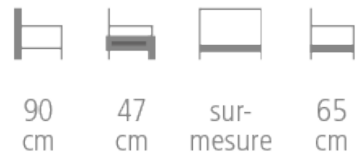

# Pilou Bench

**PILOU BENCH FOR HOTELS, RESTAURANTS  
& BARS**

**Wood frame bench**

- Fully upholstered with high density foam on nozag springs
- Choice of fabric and finish
- Wooden legs or solid base