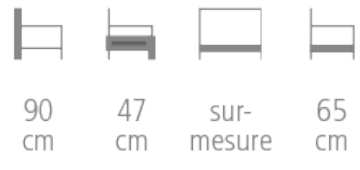

Pilou Bench

**PILOU BENCH FOR HOTELS, RESTAURANTS
& BARS**

Wood frame bench

- Fully upholstered with high density foam on nozag springs
- Choice of fabric and finish
- Wooden legs or solid base